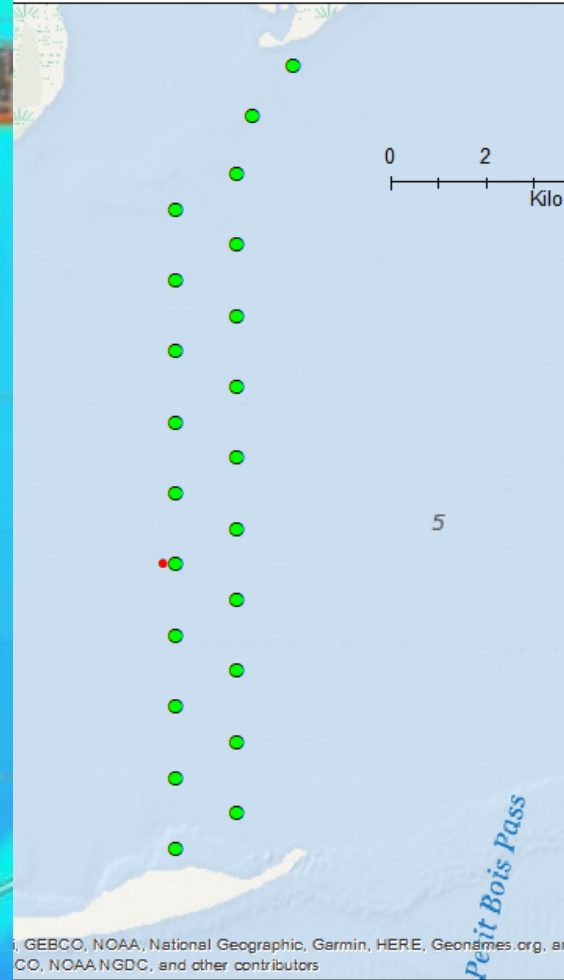

GSMFC Fish Tagging

Acoustic Arrays

© GEBCO, NOAA, National Geographic, Garmin, HERE, Geonames.org, and other contributors