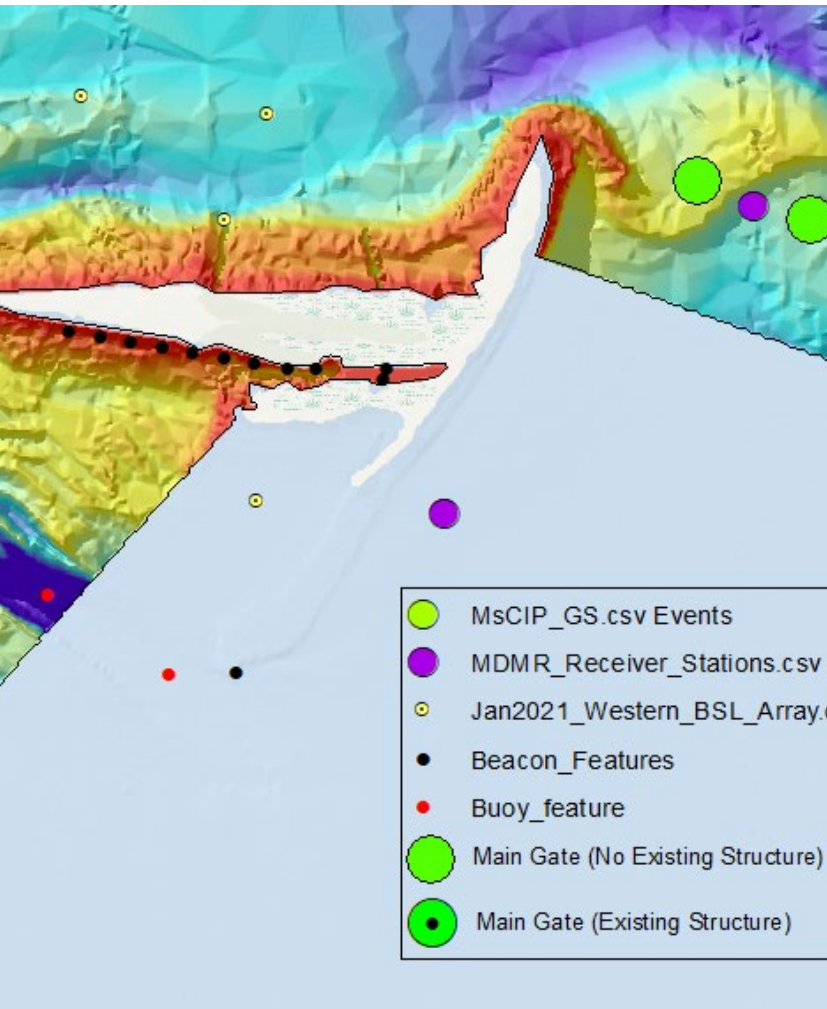

GSMFC Fish Tagging

Acoustic Arrays

© GEBCO, NOAA, National Geographic, Garmin, HERE, Geonames.org, and other contributors