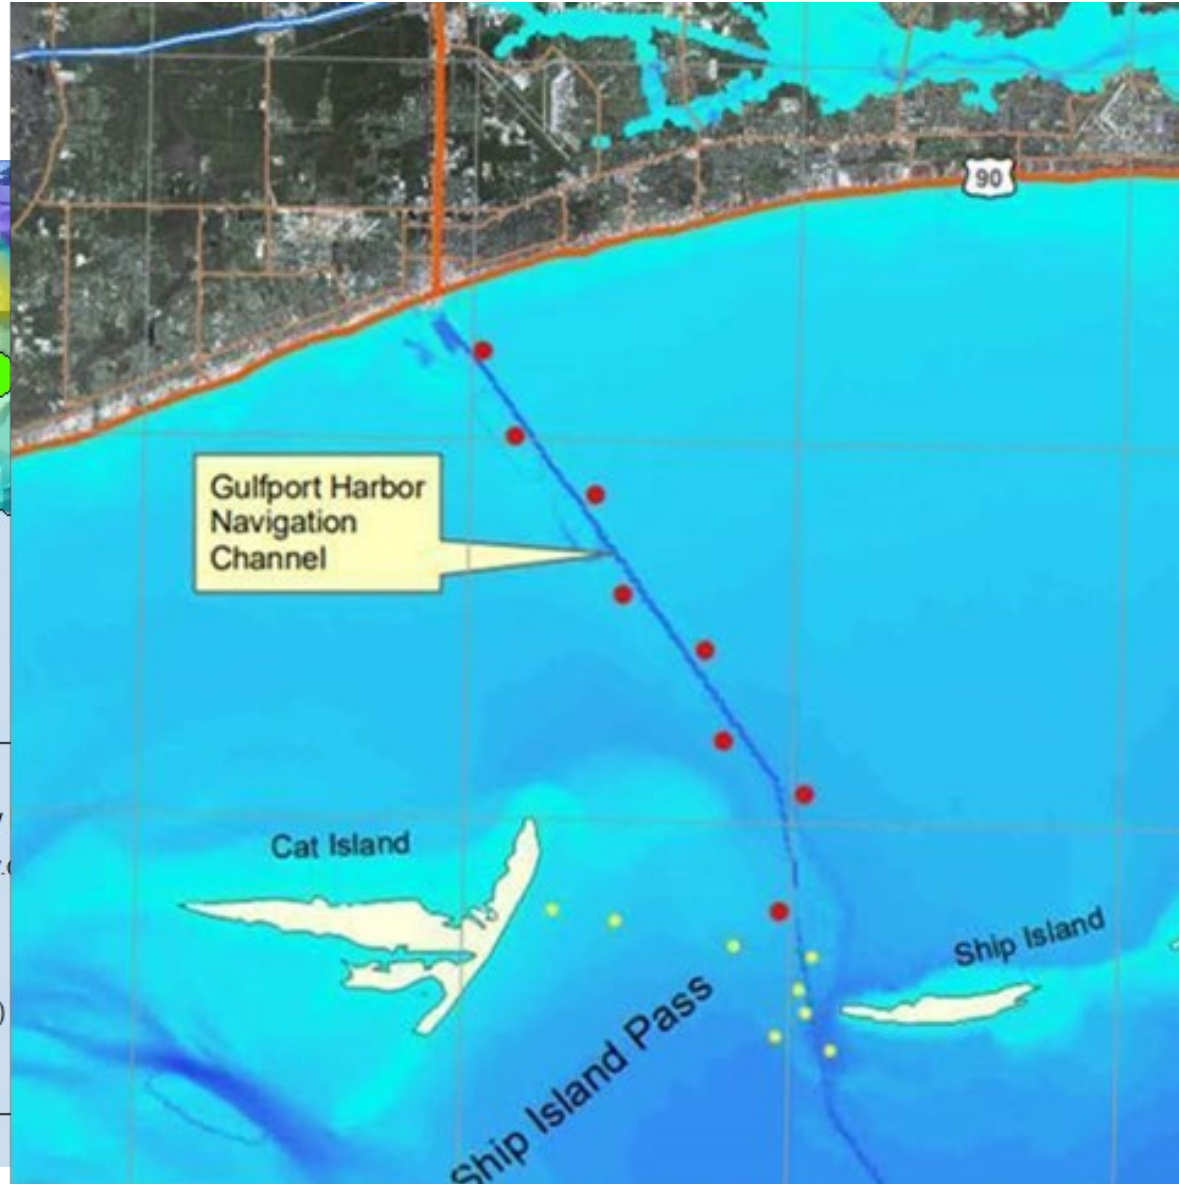

GSMFC Fish Tagging

Acoustic Arrays

© GEBCO, NOAA, National Geographic, Garmin, HERE, Geonames.org, and other contributors